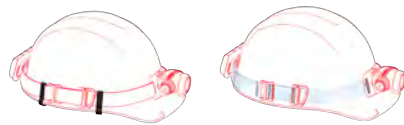

PRODUCT DATA SHEET

H5R Work (C57)

H5R Work

PRODUCT DESCRIPTION

The compact, rechargeable H5R Work is a reliable work headlamp with natural color rendering and neutral white, flicker-free light. Thanks to the Wheel Switch and the Ledlenser patented Advanced Focus System, light can be easily dimmed and focused to where you need it most. The H5R Work is equipped with protective covers, protective glass and has a strong resistance to dust and water, perfect for a variety of demanding applications in industry and trade.

- Perfect for working: high color rendering, neutral white and flicker-free light
- Patented Advanced Focus System for efficient, precise flood and spot lighting
- Intuitive operation and stepless dimming with the Wheel Switch
- Flex Sealing Technology provides superior protection against dust and water (IP67)
- Rubber cover and protective lens screen for more resistance to various levels of impacts

TECHNICAL DATA

Head diameter [mm]	38
Weight incl. batteries [g]	188
Weight without batteries [g]	154
Focus function	Yes
Head material	PC
Tube material	Aluminum alloy
Optic	Plastic lense (PMMA)
Headband material	Elastic fabric
Headband type	Side headband
Head movement type	Stepless movement
Head movement angle [°]	160
Headband specifications	Detachable, Elastic, Washable